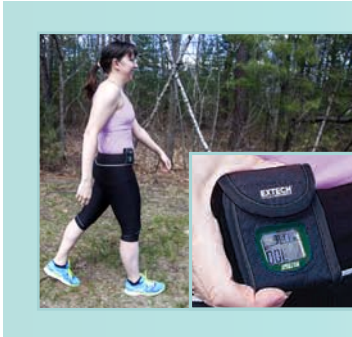

## PD20 Thermo-Pedometer

Extech's pocket-size Pedometer offers 3D Sensor design for detecting motion regardless of orientation, plus it measures Temperature! The fully-loaded PD20 has many other functions including Step Counter, Timer, Distance meter, Speedometer, Calorie Counter, Fat-Burning meter, and Storage Memory. It includes a protective case and can clip onto clothing or can be worn around the neck (lanyard not included); also fits easily into a pocket or purse.

### Features

- 3D motion sensor design allows for the meter to be fully functional regardless of its orientation
- Uses an intelligent algorithm to filter out non-walking movements
- Functions:
  - Number of Steps: 0 to 99,999 (adjustable step length)
  - Temperature: 14 to 122°F (-10 to 50°C)
  - Calorie consumption: 0 to 99,999kcal
  - Fat burned: 0 to 35.9oz (0 to 999.9g)
  - Distance covered: 0 to 624.99mi (0 to 999.99 km)
  - Time: 12/24 hour format
  - Average speed: 0 to 6.25mph (0 to 10km/h)
- Continuous Step mode records the number of steps users walked continuously through the day (records up to 7 days)
- Total Step mode displays the total accumulated steps user walked after 7-day storage
- After midnight, readings are automatically stored
- Auto power saving mode when meter detects no movement for 10 minutes (will then only display time)
- Includes case with built-in clip to wear on your clothes and designed with lanyard insert hole (lanyard not included) to wear around your neck
- Complete with CR2032 battery and nylon case with window opening for display viewing and belt-clip