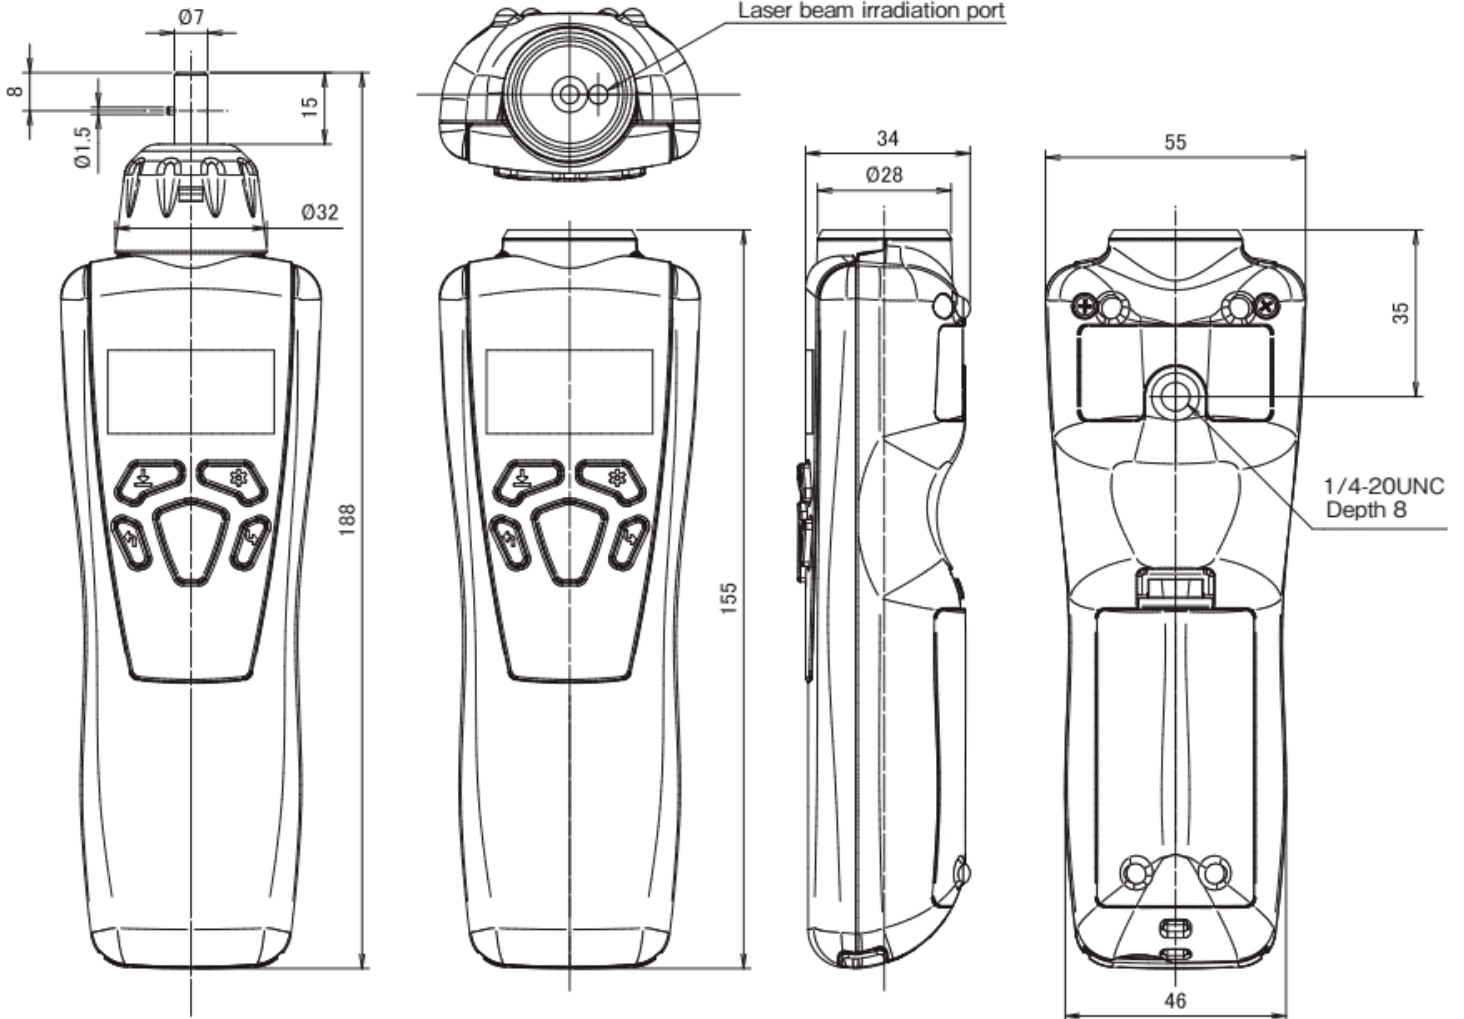

# Tachometer DT-2100

When a contact adapter is attached

12" Circumference Wheel

6" Circumference Wheel