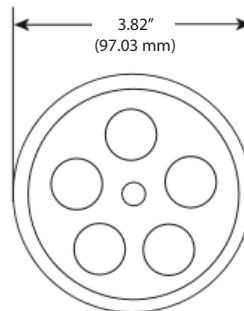

# Tachometer DT-2100

When a contact adapter is attached

12" Circumference Wheel

6" Circumference Wheel