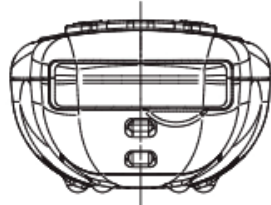

# Tachometer DT-2100

When a contact adapter is attached

12" Circumference Wheel

6" Circumference Wheel