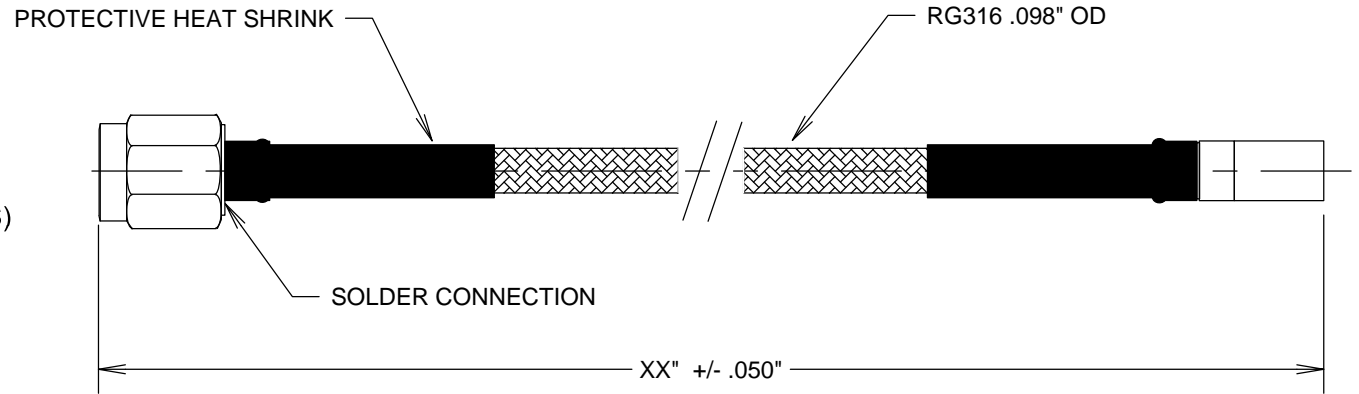

SMA/M TO SSMB/PLUG RG316 CABLES 6GHZ

SCA24316-XX

SPECIFICATIONS

CABLE ASSEMBLY:
FREQ: DC-6 GHZ

RAW CABLE: RG316
TYPICAL LOSS (EXCLUDING CONNECTORS)
@ 1GHZ: 0.29 DB/FT
@ 6GHZ: 0.69 DB/FT

OVERALL DIAMETER: .098"

CONNECTORS:
SMA: NICKEL PLATED BRASS
SSMC: Au PLATED BRASS
CONTACTS Au PLATING PER MIL-G-45204

FAIRVIEW MICROWAVE INC.

ALLEN, TX 75013 WWW.FAIRVIEWMICROWAVE.COM

TITLE

**SMAM TO SSMB/PLUG RG316 CABLES
6GHZ**

SIZE

A

CAGE CODE

3FKR5

DWG NO

SCA24316-XX

REV

--

SCALE

SHEET