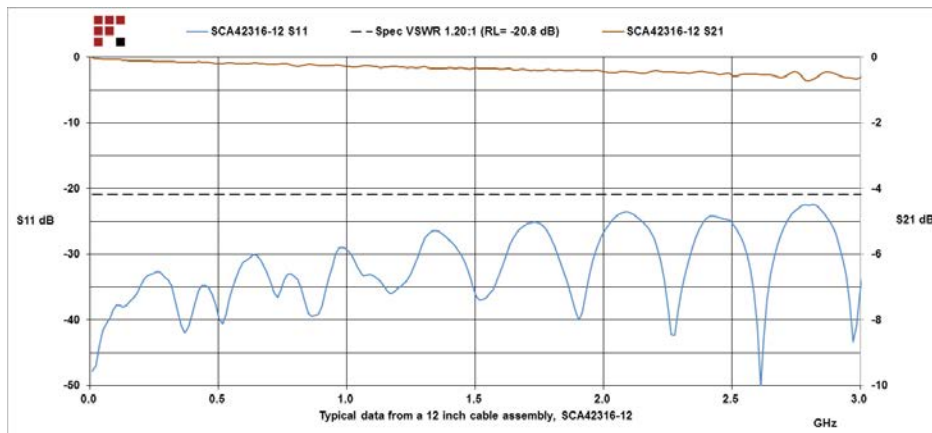

**SMA Male to SMA Female Bulkhead Cable RG-316-DS
 Coax and RoHS Compliant**

Electrical Specifications

Description	Min	Typ	Max	Units
Frequency Range	DC		3	GHz
VSWR			1.2:1	

Mechanical Specifications

Cable Assembly

Cable

Cable Type
 Impedance

RG-316DS
 50 Ohms

Connectors

Description	Connector 1	Connector 2
Type	SMA Male	SMA Female
Polarity	Standard	Standard
Mount Method		Bulkhead
Impedance	50 Ohms	50 Ohms
Contact Material & Plating	Brass, Gold	Gold
Torque	5 in-lbs [0.57 Nm]	5 in-lbs [0.57 Nm]

Compliance Certifications (visit www.FairviewMicrowave.com for current document)

RoHS Compliant
 REACH Compliant

Yes
 12/17/2015

Plotted and Other Data

Notes:

Typical Performance Data

Configuration:

- SMA Male
- SMA Female Bulkhead
- RG-316DS

SCA42316 - xx uu

Example: SCA42316-12 = 12 inches long cable
 SCA42316-100cm = 100 cm long cable

SMA Male to SMA Female Bulkhead Cable RG-316-DS Coax and RoHS Compliant from Fairview Microwave has same day shipment for domestic and International orders. Our RF, microwave and fiber optic products maintain a 99% availability and are part of the broadest selection in the industry.