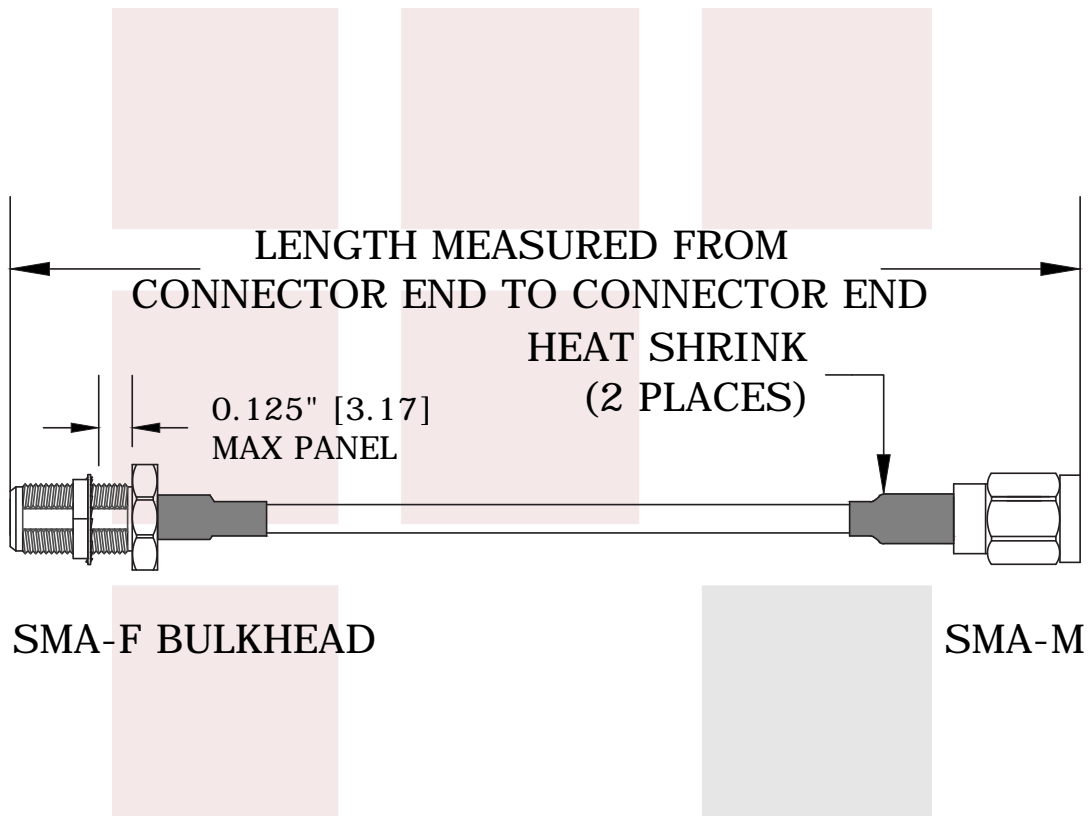

FAIRVIEW MICROWAVE INC. ALLEN, TX 75013 WWW.FAIRVIEWMICROWAVE.COM		NOTES: 1. UNLESS OTHERWISE SPECIFIED ALL DIMENSIONS ARE NOMINAL. 2. ALL SPECIFICATIONS ARE SUBJECT TO CHANGE WITHOUT NOTICE AT ANY TIME. 3. DIMENSIONS ARE IN INCHES [mm].		
TITLE SMA Male to SMA Female Bulkhead Cable RG-316-DS Coax and RoHS Compliant		DWG NO SCA42316		CAGE CODE 3FKR5
CAD FILE 101514	SHEET	SCALE N/A	SIZE A	5568