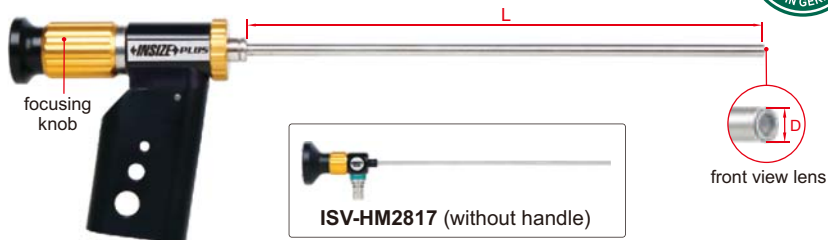

BORESCOPIES WITH MIRROR (RIGID)

IP67
WATERPROOF

ISV-HM6025 (with handle)

ISV-HM2817 (without handle)

- Front view, side view with mirror
- Dust/waterproof level: IP67
- Lens can be used in the liquid with temperature $-10^{\circ}\text{C}\sim 80^{\circ}\text{C}$
- LED light source is needed

front view

side view (with mirror)

LED light source
(optional)

camera (optional)

SPECIFICATION

Code	ISV-HM2817	ISV-HM4023	ISV-HM6025	ISV-HM6051
Diameter (D)	2.8mm	4mm	6mm	6mm
Length (L)	175mm	240mm	258mm	490mm
Focus distance (F)	2mm~∞ (adjustable)	6mm~∞ (adjustable)	4mm~∞ (adjustable)	3mm~∞ (adjustable)
Angle of view (α)	22°	22°	34°	48°
Depth of view	>15mm			
Dust/waterproof lens	IP67			
Handle	without	included	included	included
Dimension	235×33×30mm	368×105×30mm	368×105×30mm	610×105×30mm
Weight	55g	250g	260g	300g

STANDARD DELIVERY

Main unit	1pc
Handle (except ISV-HM2817)	1pc
90° mirror	1pc

OPTIONAL ACCESSORY

LED light source	ISV-HL3000
Camera and software	ISV-HCAM