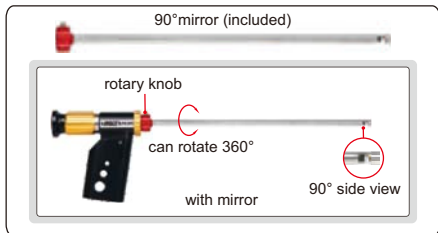

BORESCOPIES WITH MIRROR (RIGID)

IP67
WATERPROOF

ISV-HM6025 (with handle)

ISV-HM2817 (without handle)

- Front view, side view with mirror
- Dust/waterproof level: IP67
- Lens can be used in the liquid with temperature $-10^{\circ}\text{C}\sim 80^{\circ}\text{C}$
- LED light source is needed

front view

side view (with mirror)

LED light source
(optional)

camera (optional)

SPECIFICATION

Code	ISV-HM2817	ISV-HM4023	ISV-HM6025	ISV-HM6051
Diameter (D)	2.8mm	4mm	6mm	6mm
Length (L)	175mm	240mm	258mm	490mm
Focus distance (F)	2mm~∞ (adjustable)	6mm~∞ (adjustable)	4mm~∞ (adjustable)	3mm~∞ (adjustable)
Angle of view (α)	22°	22°	34°	48°
Depth of view	>15mm			
Dust/waterproof lens	IP67			
Handle	without	included	included	included
Dimension	235×33×30mm	368×105×30mm	368×105×30mm	610×105×30mm
Weight	55g	250g	260g	300g

STANDARD DELIVERY

Main unit	1pc
Handle (except ISV-HM2817)	1pc
90° mirror	1pc

OPTIONAL ACCESSORY

LED light source	ISV-HL3000
Camera and software	ISV-HCAM