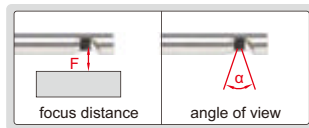

BORESCOPIES WITH MIRROR (RIGID)

IP67
WATERPROOF

ISV-HM6025 (with handle)

ISV-HM2817 (without handle)

- Front view, side view with mirror
- Dust/waterproof level: IP67
- Lens can be used in the liquid with temperature $-10^{\circ}\text{C}\sim 80^{\circ}\text{C}$
- LED light source is needed

front view

side view (with mirror)

LED light source
(optional)

camera (optional)

SPECIFICATION

Code	ISV-HM2817	ISV-HM4023	ISV-HM6025	ISV-HM6051
Diameter (D)	2.8mm	4mm	6mm	6mm
Length (L)	175mm	240mm	258mm	490mm
Focus distance (F)	2mm~∞ (adjustable)	6mm~∞ (adjustable)	4mm~∞ (adjustable)	3mm~∞ (adjustable)
Angle of view (α)	22°	22°	34°	48°
Depth of view	>15mm			
Dust/waterproof lens	IP67			
Handle	without	included	included	included
Dimension	235×33×30mm	368×105×30mm	368×105×30mm	610×105×30mm
Weight	55g	250g	260g	300g