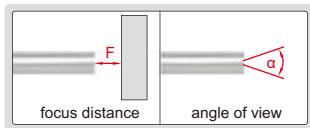

BORESCOPIES WITH MIRROR (RIGID)

IP67
WATERPROOF

ISV-HM6025 (with handle)

ISV-HM2817 (without handle)

- Front view, side view with mirror
- Dust/waterproof level: IP67
- Lens can be used in the liquid with temperature $-10^{\circ}\text{C}\sim 80^{\circ}\text{C}$
- LED light source is needed

front view

side view (with mirror)

LED light source
(optional)

camera (optional)

SPECIFICATION

Code	ISV-HM2817	ISV-HM4023	ISV-HM6025	ISV-HM6051
Diameter (D)	2.8mm	4mm	6mm	6mm
Length (L)	175mm	240mm	258mm	490mm
Focus distance (F)	2mm~∞ (adjustable)	6mm~∞ (adjustable)	4mm~∞ (adjustable)	3mm~∞ (adjustable)
Angle of view (α)	22°	22°	34°	48°
Depth of view	>15mm			
Dust/waterproof lens	IP67			
Handle	without	included	included	included
Dimension	235×33×30mm	368×105×30mm	368×105×30mm	610×105×30mm
Weight	55g	250g	260g	300g