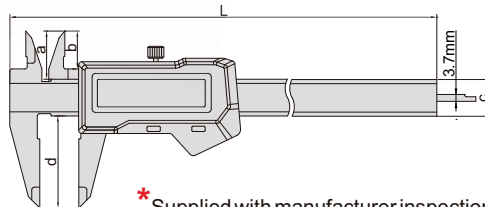

WATERPROOF DIGITAL CALIPERS

**INSPECTION
CERTIFICATE**
TRACEABLE TO DKD

ATTENTION:
NO DATA OUTPUT

IP67
WATERPROOF

- IP67 dust/waterproof
- Resolution: 0.01mm/0.0005"
- Large display
- Button function: zero, on/off, mm/inch
- Battery CR2032
- Made of stainless steel

1126-150

Code	Range	Accuracy	L	a	b	c	d
1126-150 *	0-150mm/0-6"	±0.03mm	234	20	15	16	40
1126-200 *	0-200mm/0-8"	±0.03mm	286	24	19	16	50
1126-300 *	0-300mm/0-12"	±0.03mm	390	26	21.5	16	60

(mm)

* Supplied with manufacturer inspection certificate traceable to DKD Germany