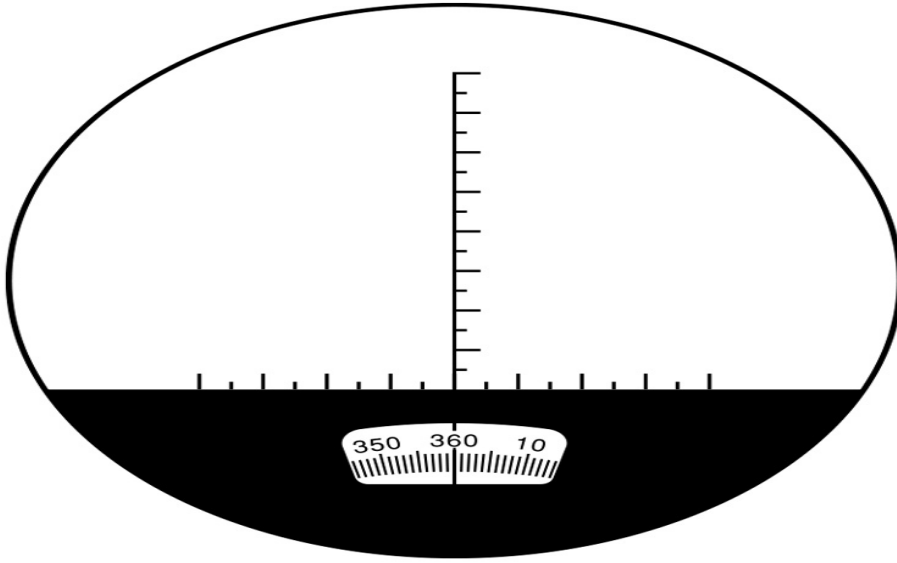

## 7x50CF WP/7x50CF WP GLOBAL COMPASS

### Key Features

- Quick, easy-to-use central focusing system
- Waterproof (up to 1m/3.3 ft. for 5 minutes) and fog-free with O-ring seals and nitrogen gas
- Built-in global compass with illuminator and scale (7x50CF WP GLOBAL COMPASS)
- Long eye relief design ensures a clear field of view, even for eyeglass wearers
- Multilayer-coated lenses for bright images
- Rubber armouring for shock resistance and a firm, comfortable grip
- Floating strap provided
- Can be fixed to a tripod using optional tripod adaptor, TRA-2 or TRA-3

Compass and distance scale (for 7x50CF WP GLOBAL COMPASS)

You can measure dimensions or distances if you know one of the values.

Specifications

	7x50CF WP	7x50CF WP GLOBAL COMPASS
<b>Magnification (x)</b>	7	7
<b>Objective diameter (mm)</b>	50	50
<b>Angular field of view (Real/degree)</b>	7.2	7.2
<b>Angular field of view (Apparent/degree)</b>	47.5	47.5
<b>Field of view at 1,000m (m)</b>	126	126
<b>Exit pupil (mm)</b>	7.1	7.1
<b>Relative brightness</b>	50.4	50.4
<b>Eye relief (mm)</b>	22.7	22.7
<b>Close focusing distance (m)</b>	10.0	10.0
<b>Length (mm)</b>	193	193
<b>Width (mm)</b>	202	202
<b>Depth (mm)</b>	71	81
<b>Weight (g)</b>	1,115	1,130

	<b>7x50CF WP</b>	<b>7x50CF WP GLOBAL COMPASS</b>
<b>Interpupillary distance adjustment (mm)</b>	56-72	56-72
<b>Type</b>	Porro	Porro