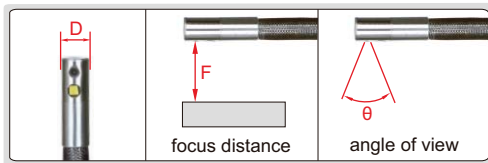

## 360° SWIVEL VIDEOSCOPIES

the cable is interchangeable

front view

side view

**ISV-2000DS**

bend in any direction

360° swivel in clockwise and counter-clockwise

bending range of lens

### SPECIFICATION

Code	ISV-2002DS	ISV-2000DS	ISV-2001DS	ISV-3002DS	ISV-3000DS	ISV-3001DS	ISV-4000DS	
Lens	direction	front view					side view	
	diameter (D)	6.5mm			4.5mm		6.5mm	
	focus distance (F)	15mm~∞			8~80mm		5~25mm	
	bending range (α)	±160°	±160°	±120°	±120°	±120°	±120°	±160°
	angle of view (θ)	90°			80°		>90°	
	illumination	6 pcs LED			6 pcs LED		1 pc LED	
	pixel	0.44M			0.4M		0.3M	
	resolution	800×480					640×480	
	dust/waterproof	IP64						
Cable	bend control	manual joystick						
	length	1m	1.5m	3m	1m	1.5m	3m	1.5m
Main unit	type	tungsten wire weaved cable						
	function	take picture, take video						
	file format	picture: JPG, video: AVI						
	image process	brightness, image quality zoom (1X, 2X, 3X)						
	memory	8G SD card						
	output	TV, USB						
Weight	power supply	rechargeable battery (for 4 hours working) AC/DC adapter (for continuous working)						
		600g	650g	800g	550g	600g	700g	650g