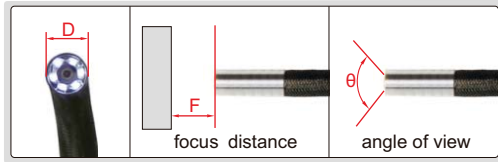

**IP64**  
WATERPROOF

**TUNGSTEN WIRE WEAVED CABLE**  
RESISTANCE TO BREAK AND WEAR

## 360° SWIVEL VIDEOSCOPIES

the cable is interchangeable

front view

side view

**ISV-2000DS**

bend in any direction

360° swivel in clockwise and counter-clockwise

bending range of lens

### SPECIFICATION

Code	ISV-2002DS	ISV-2000DS	ISV-2001DS	ISV-3002DS	ISV-3000DS	ISV-3001DS	ISV-4000DS	
Lens	direction	front view					side view	
	diameter (D)	6.5mm			4.5mm		6.5mm	
	focus distance (F)	15mm~∞			8~80mm		5~25mm	
	bending range (α)	±160°	±160°	±120°	±120°	±120°	±120°	±160°
	angle of view (θ)	90°			80°		>90°	
	illumination	6 pcs LED			6 pcs LED		1 pc LED	
	pixel	0.44M			0.4M		0.3M	
	resolution	800×480					640×480	
	dust/waterproof	IP64						
Cable	bend control	manual joystick						
	length	1m	1.5m	3m	1m	1.5m	3m	1.5m
Main unit	type	tungsten wire weaved cable						
	function	take picture, take video						
	file format	picture: JPG, video: AVI						
	image process	brightness, image quality zoom (1X, 2X, 3X)						
	memory	8G SD card						
	output	TV, USB						
Weight	power supply	rechargeable battery (for 4 hours working) AC/DC adapter (for continuous working)						
		600g	650g	800g	550g	600g	700g	650g