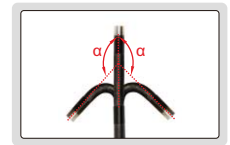

## 360° SWIVEL VIDEOSCOPIES

the cable is interchangeable

front view

side view

**ISV-2000DS**

bend in any direction

360° swivel in clockwise and counter-clockwise

bending range of lens

### SPECIFICATION

Code	ISV-2002DS	ISV-2000DS	ISV-2001DS	ISV-3002DS	ISV-3000DS	ISV-3001DS	ISV-4000DS	
Lens	direction	front view					side view	
	diameter (D)	6.5mm			4.5mm		6.5mm	
	focus distance (F)	15mm~∞			8~80mm		5~25mm	
	bending range (α)	±160°	±160°	±120°	±120°	±120°	±120°	±160°
	angle of view (θ)	90°			80°		>90°	
	illumination	6 pcs LED			6 pcs LED		1 pc LED	
	pixel	0.44M			0.4M		0.3M	
	resolution	800×480					640×480	
	dust/waterproof	IP64						
Cable	bend control	manual joystick						
	length	1m	1.5m	3m	1m	1.5m	3m	1.5m
Main unit	type	tungsten wire weaved cable						
	function	take picture, take video						
	file format	picture: JPG, video: AVI						
	image process	brightness, image quality zoom (1X, 2X, 3X)						
	memory	8G SD card						
	output	TV, USB						
Weight	power supply	rechargeable battery (for 4 hours working) AC/DC adapter (for continuous working)						
		600g	650g	800g	550g	600g	700g	650g