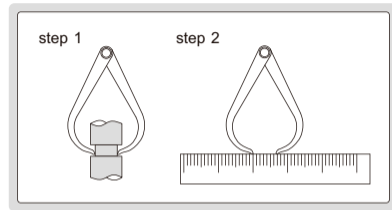

OUTSIDE CALIPERS

- Made of carbon steel

Code	Size (L)	Range (W)	h
7241-150	150mm	0-150mm	2mm
7241-200	200mm	0-200mm	3mm
7241-300	300mm	0-300mm	3mm