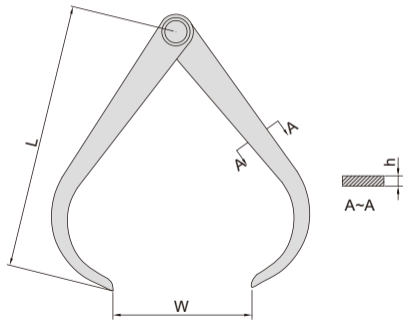

OUTSIDE CALIPERS

- Made of carbon steel

Code	Size (L)	Range (W)	h
7241-150	150mm	0-150mm	2mm
7241-200	200mm	0-200mm	3mm
7241-300	300mm	0-300mm	3mm