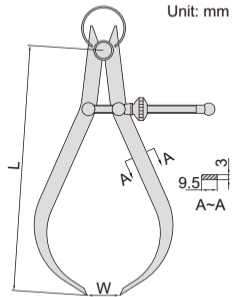

OUTSIDE SPRING CALIPERS

- Made of carbon steel

7262-150

Code	Size (L)	Range (W)
7262-150	155mm	0-140mm
7262-200	210mm	0-210mm
7262-250	265mm	0-270mm
7262-300	310mm	0-320mm