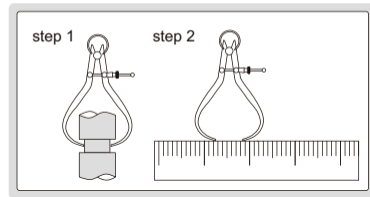

OUTSIDE SPRING CALIPERS

- Made of carbon steel

7262-150

Code	Size (L)	Range (W)
7262-150	155mm	0-140mm
7262-200	210mm	0-210mm
7262-250	265mm	0-270mm
7262-300	310mm	0-320mm