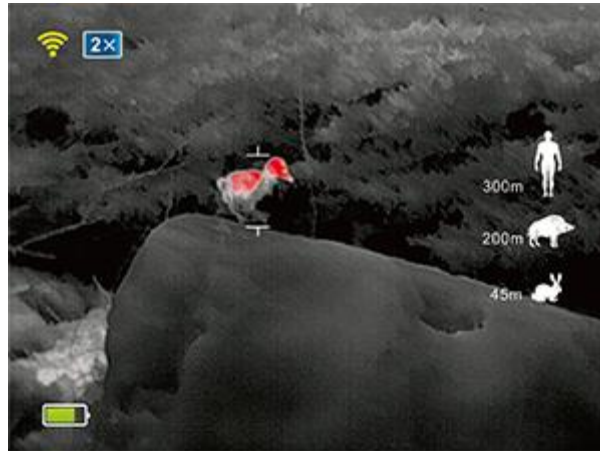

white hot

black hot

red hot

color

hot target highlight

- **Stadiametric Rangefinder**

Based on estimated heights of targets user can get the rough distance from the target with the build-in stadiametric rangefinder fast and easy.

## • Hot Target Tracking

Track the hottest spot in the scene automatically and discover the target quickly.